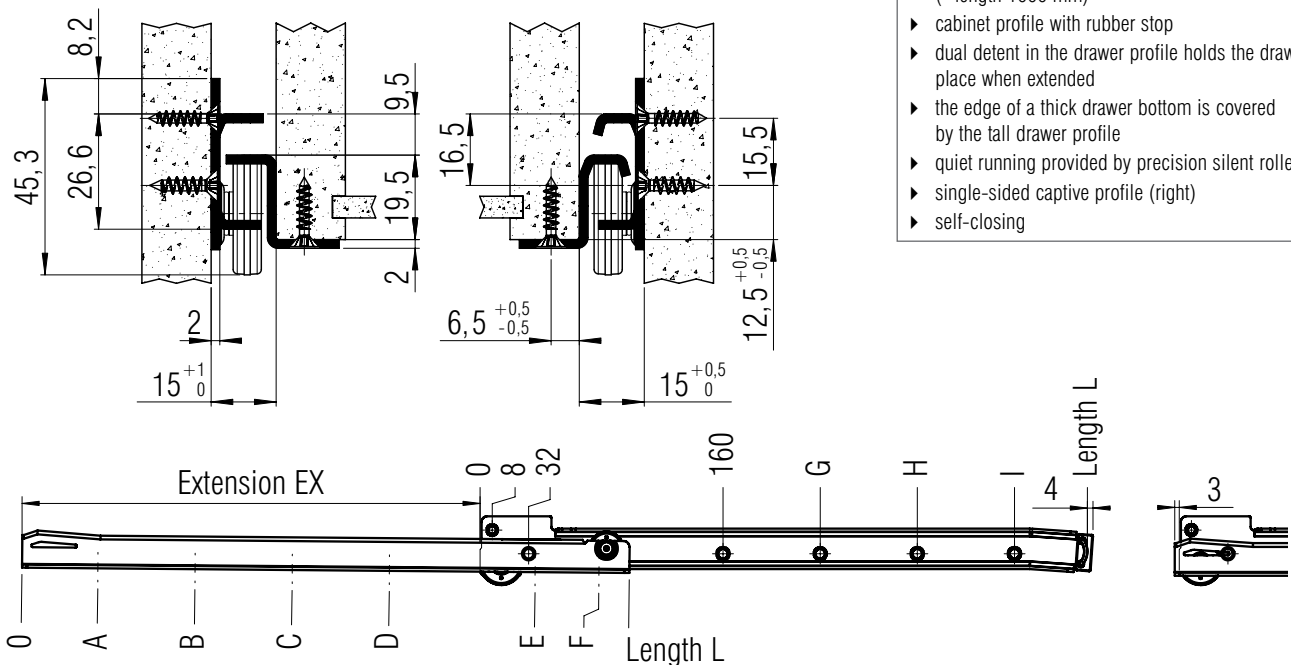

# FR 2071

<b>SLIDE TYPE:</b>	Regular-Extension Drawer Slide
<b>MOUNTING:</b>	Bottom Mount

<b>WIDTH:</b>	15 mm
<b>LOAD CAPACITY:</b>	dynamic up to 70 kg

<b>MATERIAL:</b>	steel, white powder coated
------------------	----------------------------

<b>FEATURES:</b>	silent rollers
------------------	----------------

<b>SPECIFICATIONS:</b>
▶ lateral stability provided by specially shaped profiles (- length 1000 mm)
▶ cabinet profile with rubber stop
▶ dual detent in the drawer profile holds the drawer in place when extended
▶ the edge of a thick drawer bottom is covered by the tall drawer profile
▶ quiet running provided by precision silent rollers
▶ single-sided captive profile (right)
▶ self-closing

screw holes for 3,5 mm spax screws

L mm	EX mm	A mm	B mm	C mm	D mm	E mm	F mm	G mm	H mm	I mm	Weight per pair (kg)	Order No. white
300	212	46	142	238	270			256			0,90	▶ 1349
350	262	32	192	288	320			288			1,04	▶ 1350
400	302	18	242	338	370			288			1,18	▶ 1351
450	352	36	292	388	420			288			1,32	▶ 1352
500	402	22	182	342	438	470		288	448		1,46	▶ 1353
550	432	40	168	392	488	520		288	480		1,60	▶ 1354
600	482	26	218	442	538	570		288	544		1,74	▶ 1355
650	532	44	268	492	588	620		288	544		1,88	▶ 1356
700	582	30	190	318	542	638	670	288	544		2,02	▶ 1357
750	612	16	176	368	592	688	720	288	544		2,17	▶ 1358
800	662	34	226	418	642	738	770	288	544	736	2,33	▶ 1359
850	712	20	276	468	692	788	820	288	544	768	2,47	▶ 1360
900	742	38	230	518	742	838	870	288	544	768	2,61	▶ 1361
950	792	24	280	568	792	888	920	288	544	768	2,76	▶ 1362
1000	842	42	330	618	842	938	970	288	544	768	2,89	▶ 1363